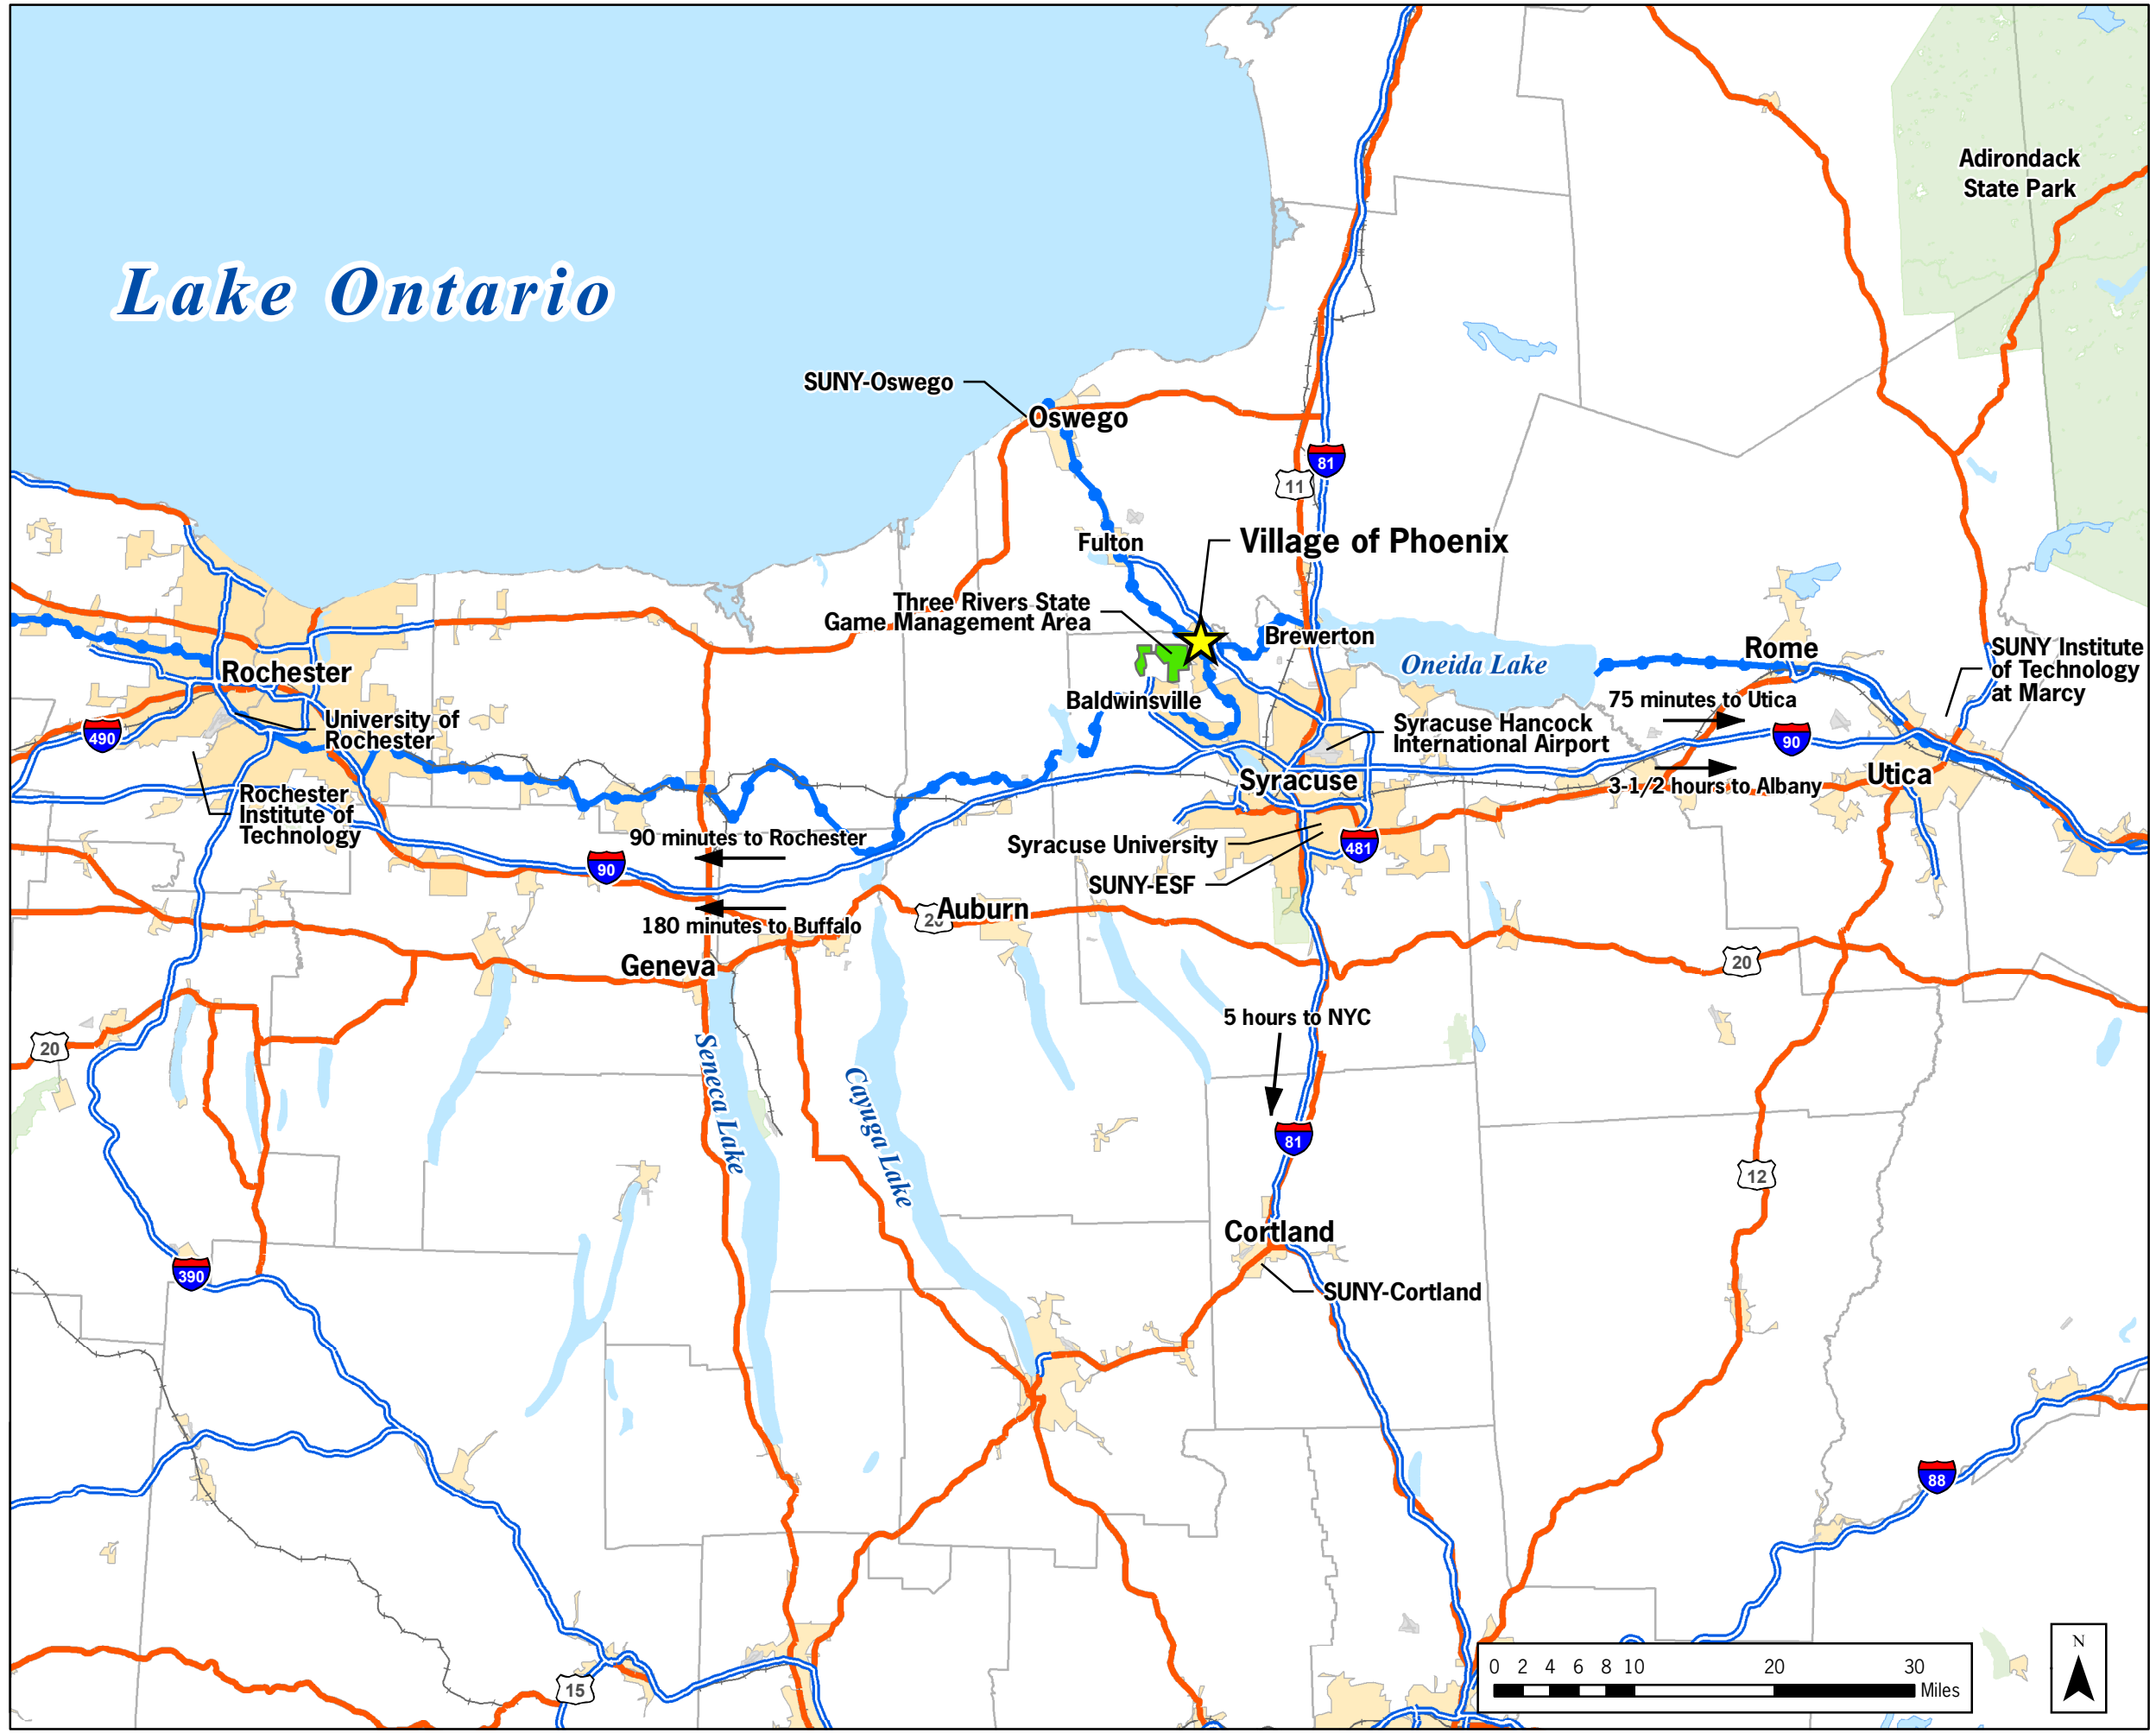

# Lake Ontario

### Regional Setting

Map 2  
January 2013

#### Significant Regional Features

- > NYS Canal System
- > City of Syracuse
- > Syracuse University and SUNY ESF
- > Cities of Rochester, Buffalo, Utica, Oswego, and Fulton
- > Adirondack Mountains
- > Finger Lakes Region
- > Lake Ontario